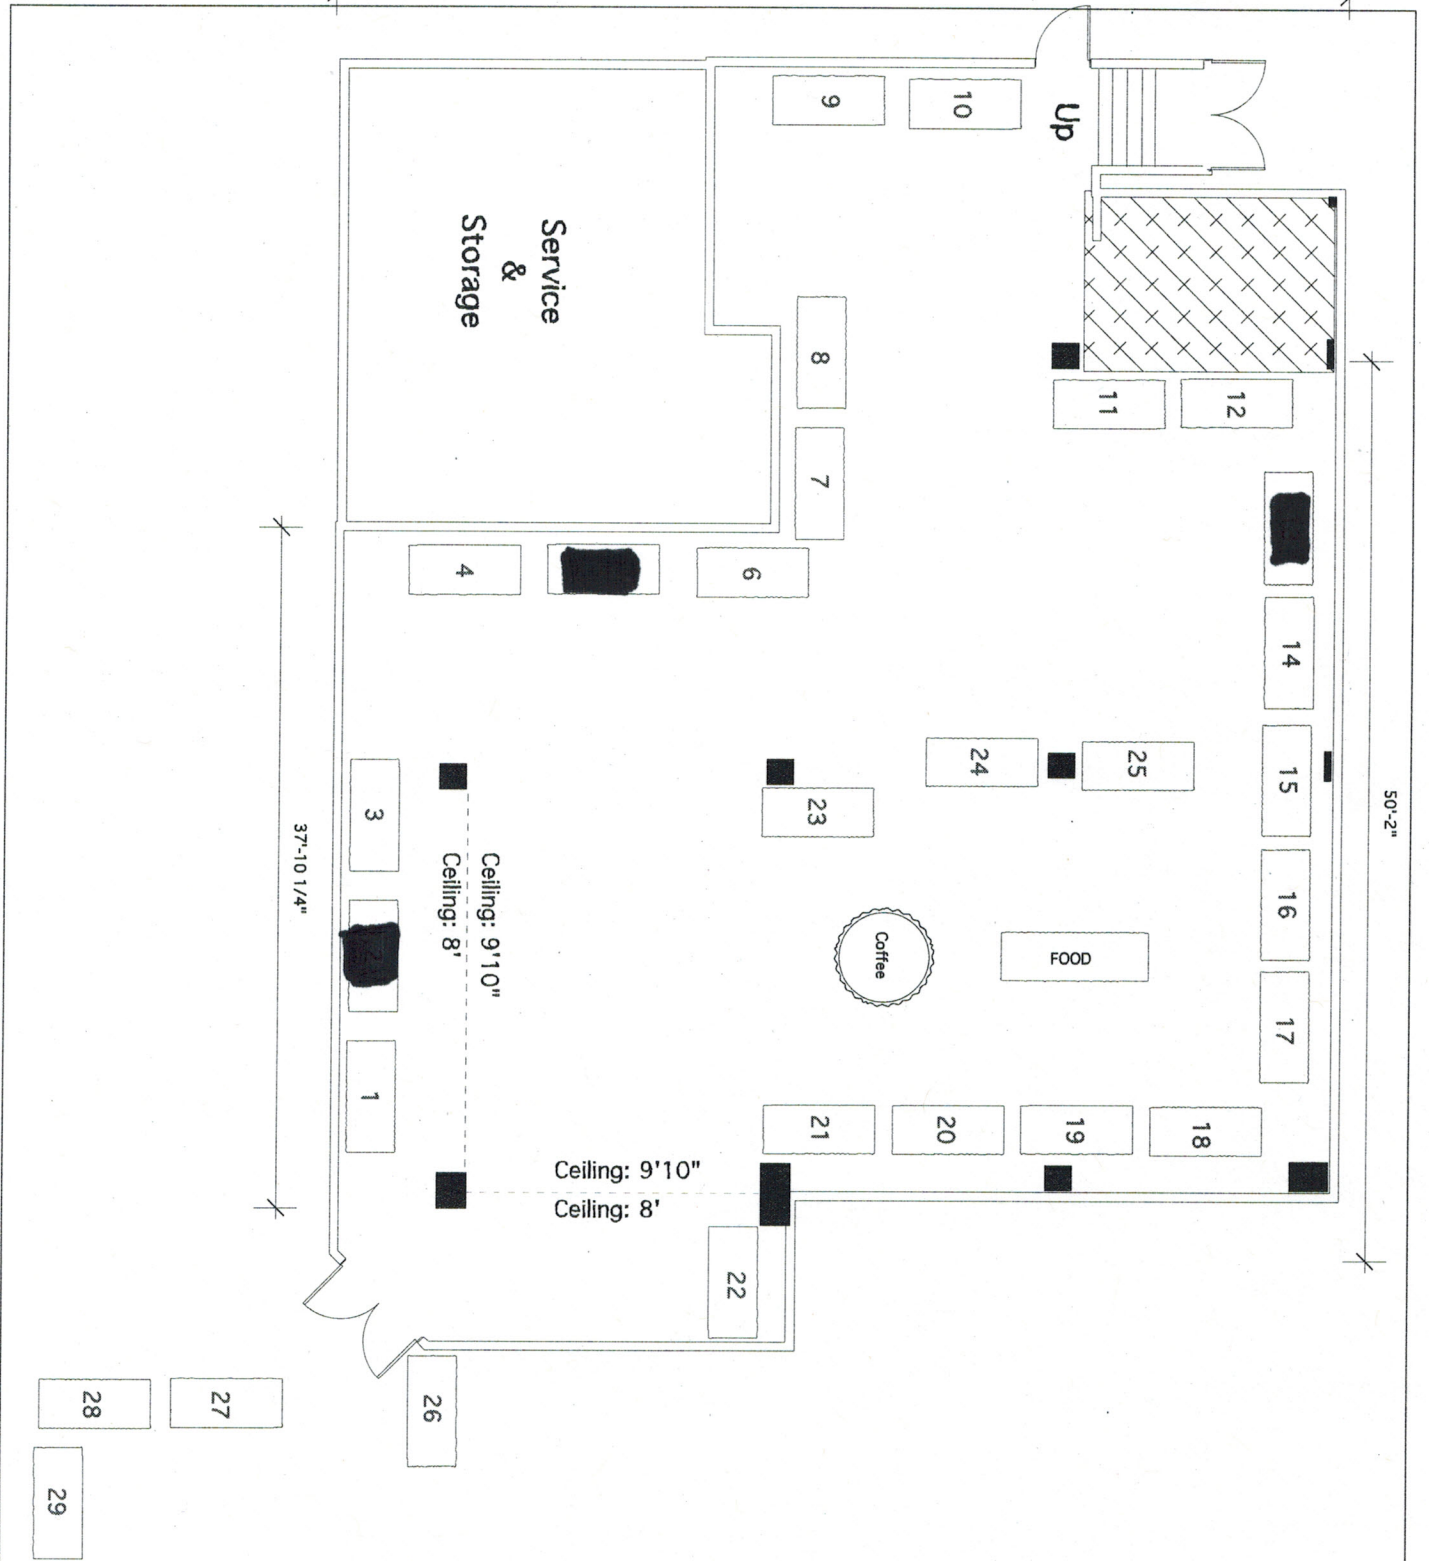

56'-2 7/8"

50'-2"

37'-10 1/4"

Up

Service & Storage

Ceiling: 9'10"
Ceiling: 8'

Ceiling: 9'10"
Ceiling: 8'

Coffee

FOOD

STAGEVISION
5915 Coopers Avenue
Mississauga, Ontario
Canada, L4Z 1R9
www.stagevision.com
Tel: (905) 890-8200
Fax: (905) 890-8316
Toll Free: 1-877-572-8200

Project: _____
Client: _____
Docket: _____
Location: Holiday Inn Airport
Room: Cabinet Room
Date Created: _____
Show Dates: _____
Seating Estimate: _____
Type of Seating: _____
Amount of Seating: _____
Scale: _____

Revision/Date: _____
_____
Account Manager: _____

Drawn By: _____
Approved By: _____